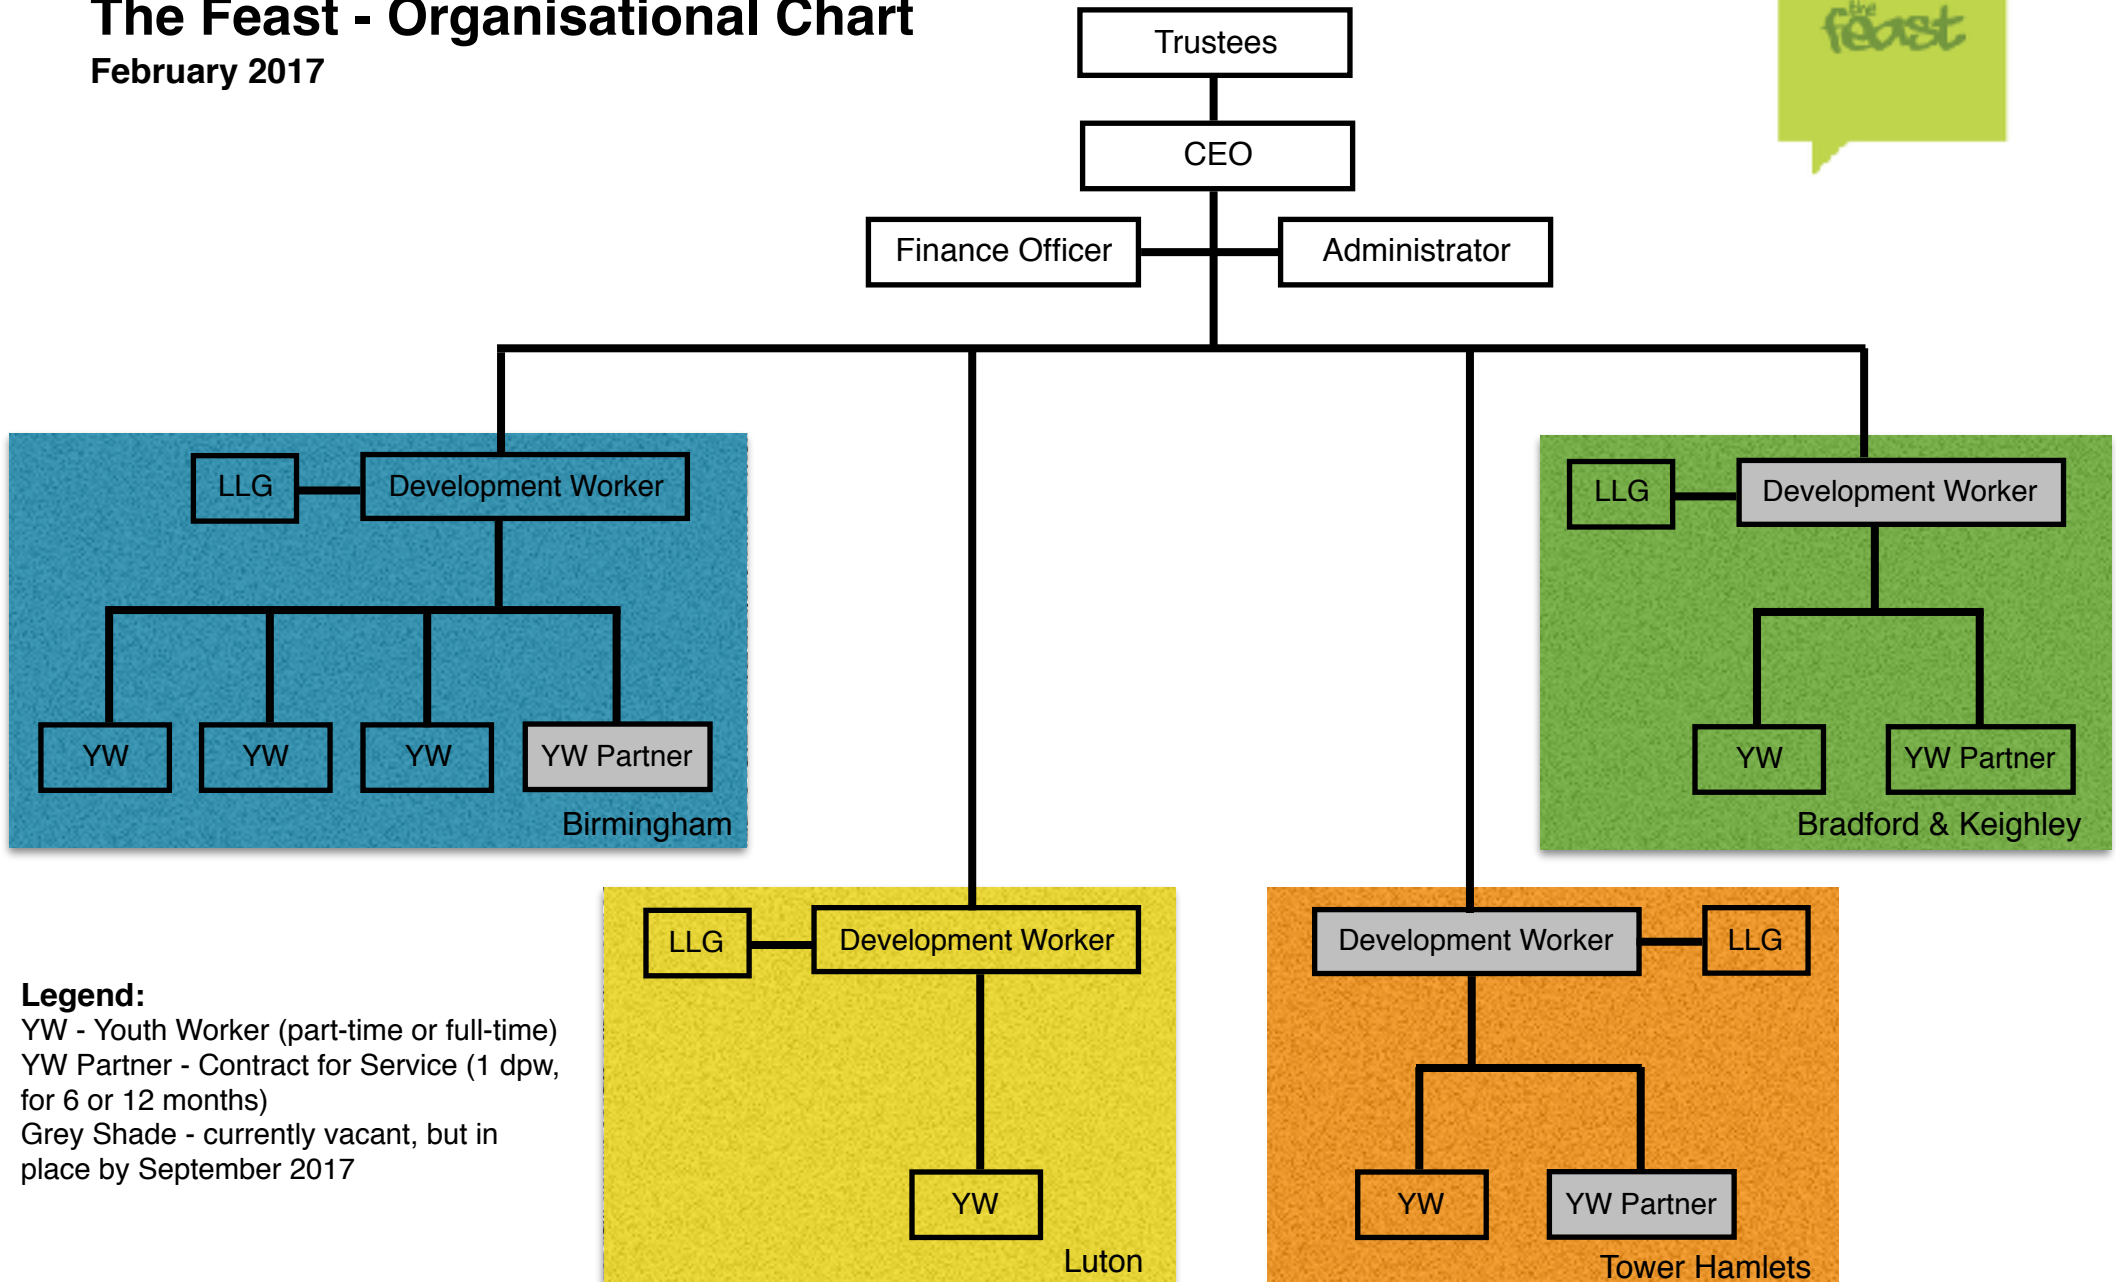

The Feast - Organisational Chart

February 2017

Legend:

YW - Youth Worker (part-time or full-time)

YW Partner - Contract for Service (1 dpw, for 6 or 12 months)

Grey Shade - currently vacant, but in place by September 2017